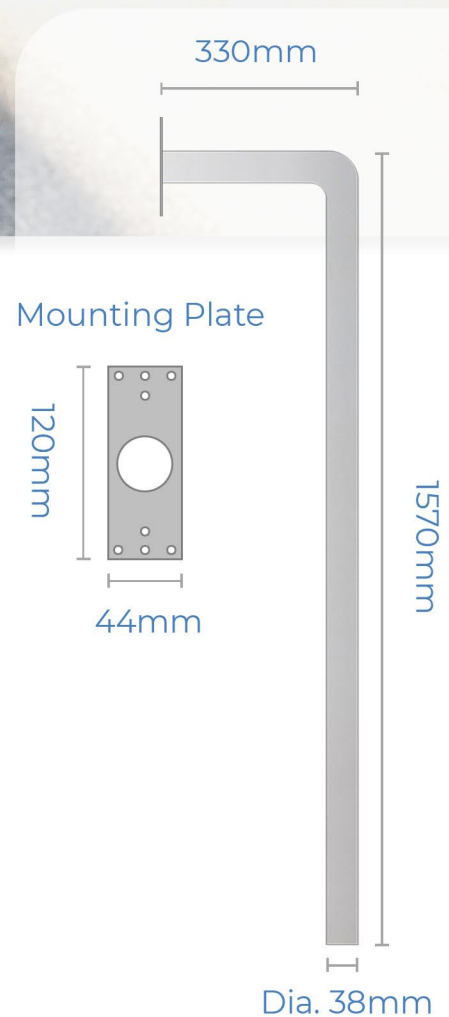

Goose Neck Plinth

AAP GOOSE NECK

Suitable for Access Keypad & Intercom Applications

Arrowhead
Alarm Products

Features

- Suitable for outdoor installations
- Polished Stainless Steel
- Perfect for access control keypads & gate stations
- Designed to be fixed into concrete

Mounting Plate

Consider using the **AAP GOOSE NECK** with

EliteConnect Intercoms

PW series keypads